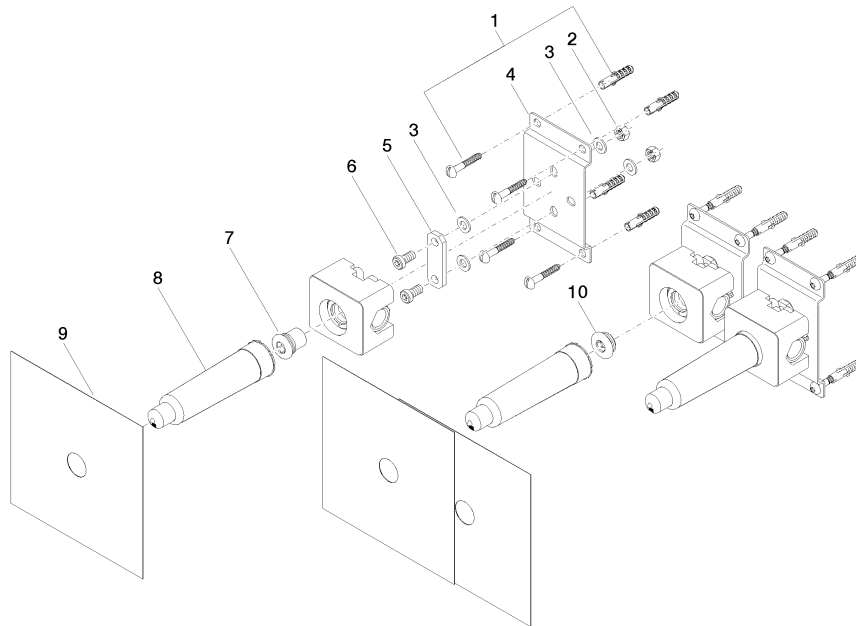

## Concealed wall-mounted mixer variable positioning -

---

35 720 970 90

- red brass, lead-free
- 1/2" connection
- 3x sealing plug 1/2"
- 3x dust cover

## Concealed wall-mounted mixer variable positioning -

35 720 970 90

mm [inches]

		min.	max.
36xxx361-FF	Madison	85 mm[3 3/8"]	145 mm[5 5/8"]
36xxx809/819-FF	Vaia	85 mm[3 3/8"]	145 mm[5 5/8"]
36xxx882/892-FF	Tara	85 mm[3 3/8"]	145 mm[5 5/8"]
36xxx811-FF	CYO	85 mm[3 3/8"]	145 mm[5 5/8"]
36xxx705-FF	CL.1	110 mm[4 3/8"]	150 mm[5 7/8"]
36xxx782-FF	MEM	110 mm[4 3/8"]	150 mm[5 7/8"]

## Certificates

WRAS\_2211003.

**Concealed wall-mounted mixer variable positioning -**

35 720 970 90

**Spare parts list**

No.	Item Number	Name	Quantity used	Delivery time
1	04 30 31 024 01 90	fixing set	6	2
2	09 23 10 023 90	nut	6	2
3	09 30 11 139 90	disc	12	2
4	09 17 20 104 90	holder	3	2
5	09 30 11 137 90	disc	3	60
6	09 30 30 068 90	screw	6	2
7	04 31 20 037 00 90	plug	1	2
8	04 21 02 173 01 90	cap	3	2
9	04 14 03 072 01 90	gasket kit	3	2
10	04 31 20 006 00 90	plug	2	2