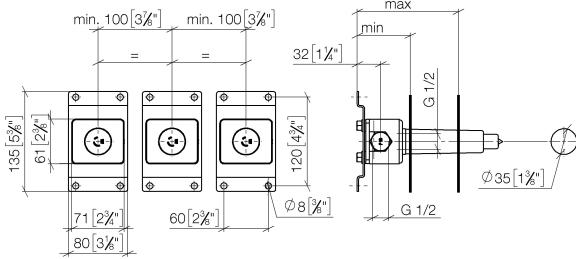

## Concealed wall-mounted mixer variable positioning -

---

35 720 970 90

- red brass, lead-free
- 1/2" connection
- 3x sealing plug 1/2"
- 3x dust cover

## Concealed wall-mounted mixer variable positioning -

35 720 970 90

mm [inches]

		min.	max.
36xxx361-FF	Madison	85 mm[3 3/8"]	145 mm[5 5/8"]
36xxx809/819-FF	Vaia	85 mm[3 3/8"]	145 mm[5 5/8"]
36xxx882/892-FF	Tara	85 mm[3 3/8"]	145 mm[5 5/8"]
36xxx811-FF	CYO	85 mm[3 3/8"]	145 mm[5 5/8"]
36xxx705-FF	CL.1	110 mm[4 3/8"]	150 mm[5 7/8"]
36xxx782-FF	MEM	110 mm[4 3/8"]	150 mm[5 7/8"]

## Certificates

WRAS\_2211003.

**Concealed wall-mounted mixer variable positioning -**

35 720 970 90

**Spare parts list**

No.	Item Number	Name	Quantity used	Delivery time
1	04 30 31 024 01 90	fixing set	6	2
2	09 23 10 023 90	nut	6	2
3	09 30 11 139 90	disc	12	2
4	09 17 20 104 90	holder	3	2
5	09 30 11 137 90	disc	3	60
6	09 30 30 068 90	screw	6	2
7	04 31 20 037 00 90	plug	1	2
8	04 21 02 173 01 90	cap	3	2
9	04 14 03 072 01 90	gasket kit	3	2
10	04 31 20 006 00 90	plug	2	2